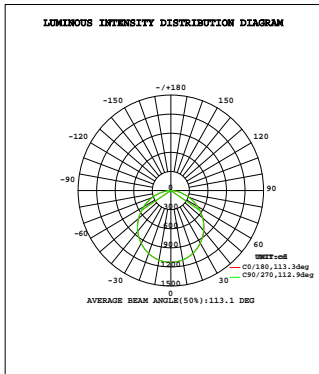

Selectable LED Surface Round Down Lights

Wattages: 18W , 24W , 30W

PHOTOMETRICS:

For complete IES files, please visit our website.

31361 (30W&3000K)