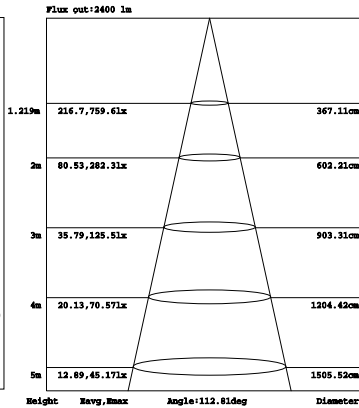

Selectable LED Surface Round Down Lights

Wattages: 18W , 24W , 30W

PHOTOMETRICS:

For complete IES files, please visit our website.

31361 (30W&3000K)