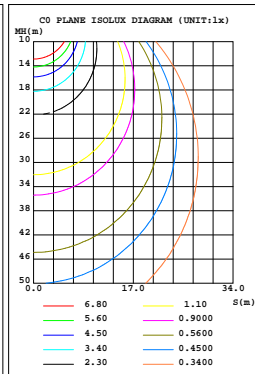

Selectable LED Surface Round Down Lights

Wattages: 18W , 24W , 30W

PHOTOMETRICS:

For complete IES files, please visit our website.

31361 (30W&3000K)