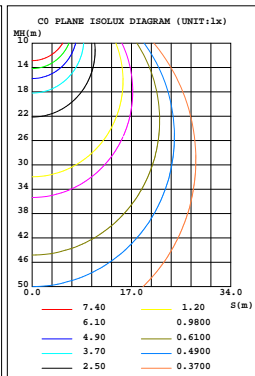

31361 (30W&4000K)