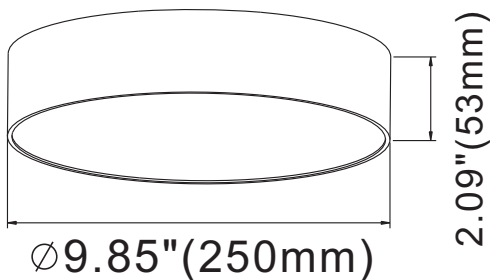

Packaging information:

Carton Size:540mmX355mmX275mm
21.26"X13.98"X10.83"(10Pcs/CTN)

Inside The Box:260mmX65mmX260mm
10.24"x2. 56" x10. 24"(1Pcs/CTN)

SPECIFICATION			
TYPE	31361		
WATTAGE	18W	24W	30W
LUMEN	2111 lm & 4000K	2960 lm & 4000K	3574 lm & 4000K
EFFICACY	> 120 lm/W		
CCT	3000K,4000K,5000K		
CRI	> 80		
INPUT VOLTAGE	AC120-347V		
LIGHTING ANGLE	108°		
FACTORY SETTINGS	30W & 4000K		
LED TYPE	2835		
PF	> 0.90		
DRIVER EFFICIENCY	> 90%		
PROTECTION LEVEL	Damp		
LIFE TIME	> 50000 hours		
OPERATING TEMPERATURE	-4°F~122°F		
ACCREDITATION	UL,Energy Star		
WARRANTY	5 year limited		

Selectable LED Surface Round Down Lights

Wattages: 18W , 24W , 30W

Dimension:

Specifications:

Shell materials: Aluminum & PC.

Net weight : 0.91Kg (2.0 lbs)

Finish: White(Standard)

Product Size: $\varphi 250\text{mm} \times 53\text{mm}$