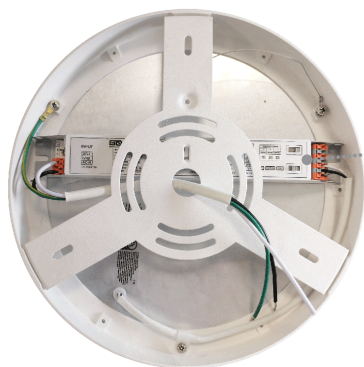

Selectable LED Surface Round Down Lights

Wattages: 18W , 24W , 30W

The Selectable LED Surface Round Down Lights Series can be widely used for Indoor Excellent for Hallways, Multipurpose Rooms , Underground parking,super market, store and many other applications.

Selectable LED Surface Round Down Lights

Wattages: 18W , 24W , 30W

Dimension:

Specifications:

Shell materials: Aluminum & PC.

Net weight : 0.91Kg (2.0 lbs)

Finish: White(Standard)

Product Size: $\varphi 250\text{mm} \times 53\text{mm}$

$\varphi 9.85" \times 2.09"$

Control Module:

WATT/CCT
SELECTABLE

Selectable CCT

Three position sliding switch
3000K / 4000K / 5000K

Selectable Power

Three position sliding switch
18W / 24W / 30W

EMERGENCY BACK-UP (SOLD SEPARATELY)

4W Emergency Backup
Battery LED Driver

CONTROL (SOLD SEPARATELY)

Microwave Motion Sensor

Microwave Sensor
Remote Controller

Selectable LED Surface Round Down Lights

Wattages: 18W , 24W , 30W

PHOTOMETRICS:

For complete IES files, please visit our website.