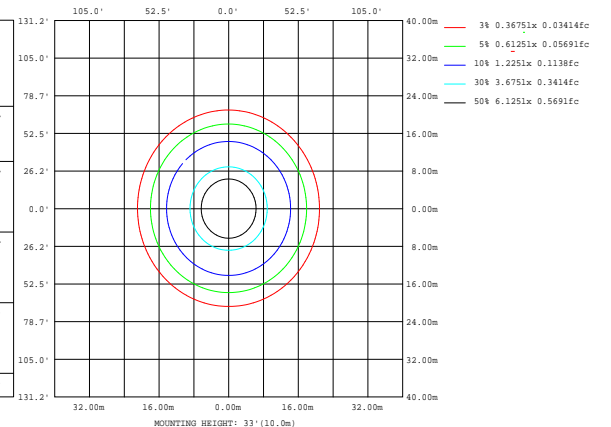

31361 (30W&4000K)