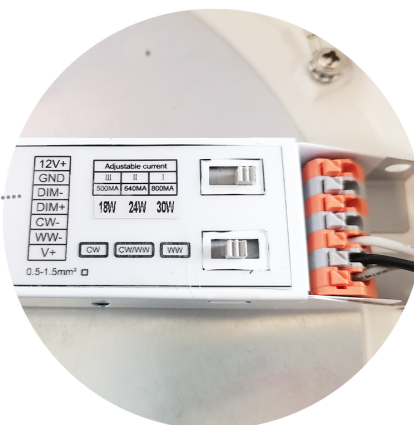

Selectable LED Surface Round Down Lights

Wattages: 18W , 24W , 30W

Dimension:

Specifications:

Shell materials: Aluminum & PC.

Net weight : 0.91Kg (2.0 lbs)

Finish: White(Standard)

Product Size: $\varphi 250\text{mm} \times 53\text{mm}$

$\varphi 9.85" \times 2.09"$

Control Module:

WATT/CCT
SELECTABLE

Selectable CCT

Three position sliding switch
3000K / 4000K / 5000K

Selectable Power

Three position sliding switch
18W / 24W / 30W

EMERGENCY BACK-UP (SOLD SEPARATELY)