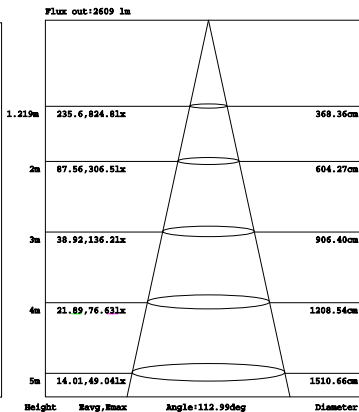

31361 (30W&4000K)