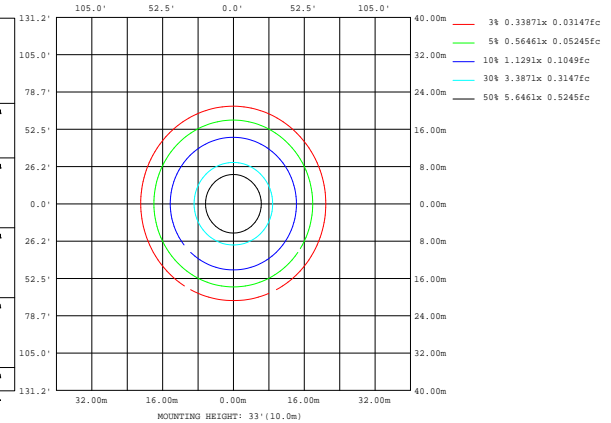

Selectable LED Surface Round Down Lights

Wattages: 18W , 24W , 30W

PHOTOMETRICS:

For complete IES files, please visit our website.

31361 (30W&3000K)