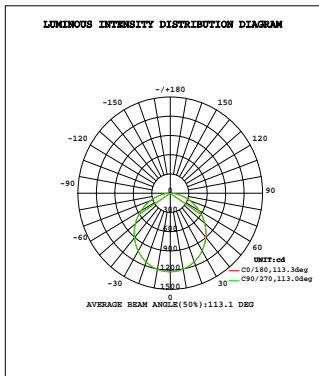

31361 (30W&4000K)