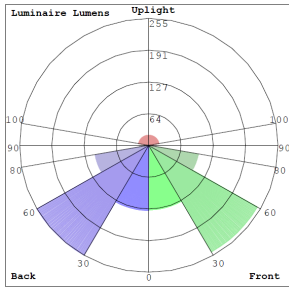

Photometrics: 31368

BUG Rating: B1-U2-G1