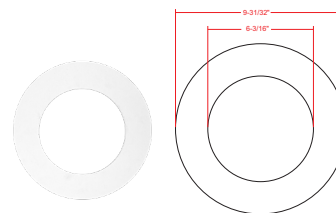

10 Ft. Extension Cable For use with all Slim Light

3", 4", 6" (Adjustable) Round Galvanized plate with Bar Hangers

6" Round Rough-in Plate, 26" Long

Clip-on Trims

Goof Ring For 6in Lights With Butterfly Wings