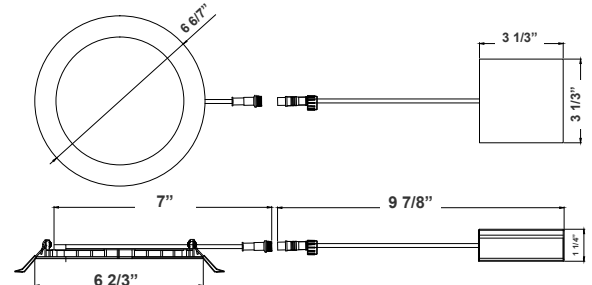

Type: \_\_\_\_\_

AVAIL. FINISHES

6 6/7" x 6 2/3"

LED DOWNLIGHTS (SMOOTH TRIM) - 6" ROUND Ideal for New As Well As Old Residential And Commercial Constructions.