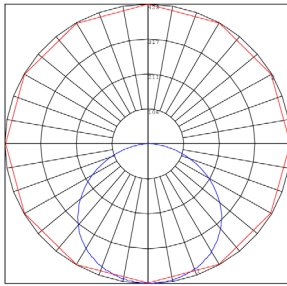

Photometrics: 31206

BUG Rating: B1-U2-G1