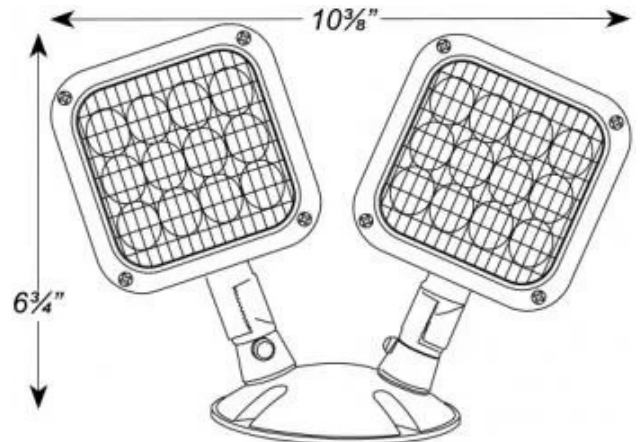

Outdoor LED Remote Head

LIGHTING SPECIFICATIONS:

- Long lasting, efficient, ultra bright white LED lamp heads.
- High performance chrome plated metabolized reflector and plastic lens with 12 LED's in each head for optimal light distribution.
- Adjustable LED lamp heads increases center-to-center spacing.

MOUNTING

- Universal mounting base mounts to single-gang switch box.
- Distance of maximum run is determined by system voltage, wire gauge and total maximum wattage on the run.
- Suitable for wall or ceiling mount

HOUSING SPECIFICATIONS:

- Available in premium grade die cast aluminum housing.
- Sealed and gasket in standard gray or optional black finish.

ORDERING INFORMATION

Model	No. Of Heads	Options	Housing	Voltage	Color	Bulb Type 1
61209	Double Head	SDT For standard non-self diagnostic fixtures	WP Die-Cast	MV For use with 9.6V batteries/For use with 3.6V, 6V& 12V batteries	Black	HL 12 LEDs 1.5W