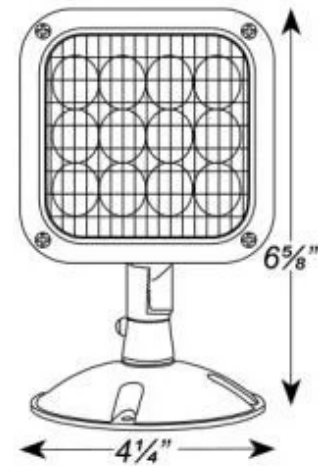

Outdoor LED Remote Head

LIGHTING SPECIFICATIONS:

- Long lasting, efficient, ultra bright white LED lamp heads.
- High performance chrome plated metabolized reflector and plastic lens with 12 LED's in each head for optimal light distribution.
- Adjustable LED lamp heads increases center-to-center spacing.

MOUNTING

- Universal mounting base mounts to single-gang switch box.
- Distance of maximum run is determined by system voltage, wire gauge and total maximum wattage on the run.
- Suitable for wall or ceiling mount

HOUSING SPECIFICATIONS:

- Available in premium grade die cast aluminum housing.
- Sealed and gasket in standard gray or optional black finish.

ORDERING INFORMATION

Model	No. Of Heads	Options	Housing	Voltage	Color	Bulb Type 1
61207	Single Head	SDT For standard non-self diagnostic fixtures	WP Die-Cast	MV For use with 9.6V batteries/For use with 3.6V, 6V& 12V batteries	Black	HL 12 LEDs 1.5W