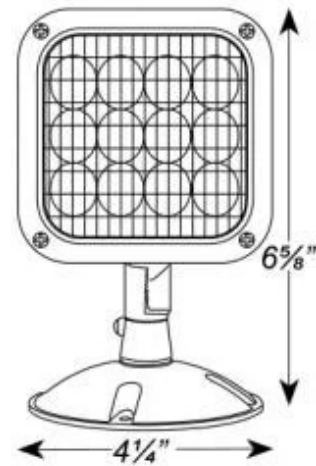

Outdoor LED Remote Head

LIGHTING SPECIFICATIONS:

- Long lasting, efficient, ultra bright white LED lamp heads.
- High performance chrome plated metabolized reflector and plastic lens with 12 LED's in each head for optimal light distribution.
- Adjustable LED lamp heads increases center-to-center spacing.

MOUNTING

- Universal mounting base mounts to single-gang switch box.
- Distance of maximum run is determined by system voltage, wire gauge and total maximum wattage on the run.
- Suitable for wall or ceiling mount

HOUSING SPECIFICATIONS:

- Available in premium grade die cast aluminum housing.
- Sealed and gasket in standard gray or optional black finish.

ORDERING INFORMATION

Model	No. Of Heads	Options	Housing	Voltage	Color	Bulb Type 1
61204	Single Head	SDT For standard non-self diagnostic fixtures	WP Die-Cast	MV For use with 9.6V batteries/For use with 3.6V, 6V& 12V batteries	Grey	HL 12 LEDs 1.5W