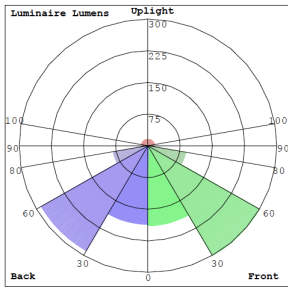

Photometrics: #31365

BUG Rating: B1-U2-G0