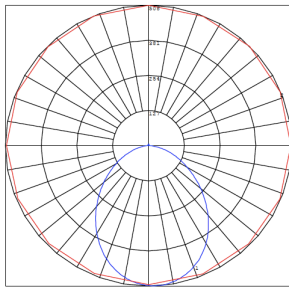

Photometrics: #31365

BUG Rating: B1-U2-G0