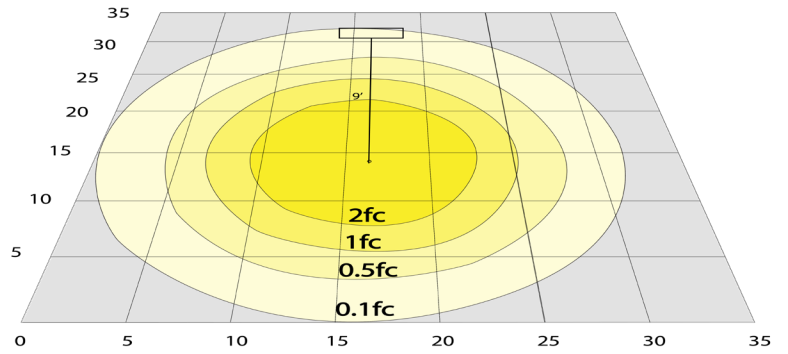

Area 35'x 35' Mounting Height: 9'