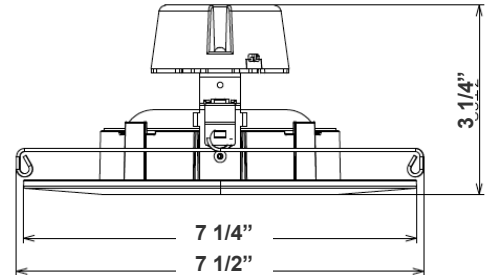

Type: _____

7 1/2" x 3 1/4"

LED DOWNLIGHTS (SMOOTH TRIM) - 4" ROUND Ideal for New as well as old residential and commercial constructions.

Features

- 6" Smooth Recessed Trim
- Multi CCT (Selectable Switch on the Back of the driver)
- Isolated Driver for Improved Thermal Management
- Can Rotate after Installation to Align
- 5-Year Warranty
- Spun Aluminum White Powder Coat Finish
- Tilts to 45°

Technical Specification

Electrical:

- Voltage: 120V AC
- Output Voltage: 36VDC
- Power Factor: >0.90
- Wattage: 11W
- Efficacy: 81 LP
- Total Harmonic Distortion: ≤15 %

Mechanical:

- Spun Aluminum with White Powder Coat Finish
- Includes 8" Medium Base E-26 Screw-in Adapter That Fits any Standard Incandescent Down-light
- Maximum Ambient Temperature: 104°F
- Fits in Standard 6" Recessed Housings
- Rated life: 50,000 hrs
- Damp Location