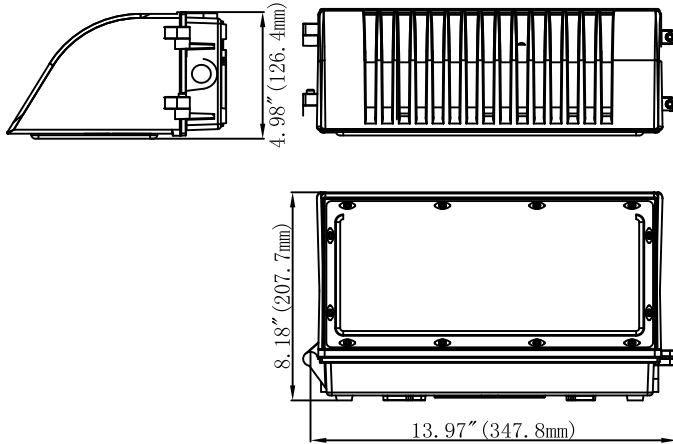

Packaging information:

Carton Size:395MMX230MMX140MM
15.55" X9.06" X5.51" (1Pcs/CTN)

SPECIFICATION				
TYPE	#51106			
WATTAGE	28W	42W	56W	70W
LUMEN	4116 lm (28W&4000K)	6174 lm (42W&4000K)	7840 lm (56W&4000K)	9800 lm (70W&4000K)
EFFICACY	> 140 lm/W			
CCT	3000K,4000K,5000K			
CRI	> 70			
INPUT VOLTAGE	AC120-277V			
LIGHTING ANGLE	99.5X77.6°			
FACTORY SETTINGS	70W & 4000K			
LED TYPE	2835			
PF	> 0.95			
DRIVER EFFICIENCY	> 89%			
PROTECTION LEVEL	WET			
LIFE TIME	> 50000 hours			
WARRANTY	5 year limited			

LED Full Cutoff Wall Pack Light

Wattages: 28W,42W,56W,70W

DIMENSION:

Specifications:

Shell materials: Aluminum & PC.
Net weight : 6.26 lbs
Finish: Dark Bronze(Standard)
Product Size:347.8mmX126.4mmX207.7mm
13.97"X4.98"X8.18"