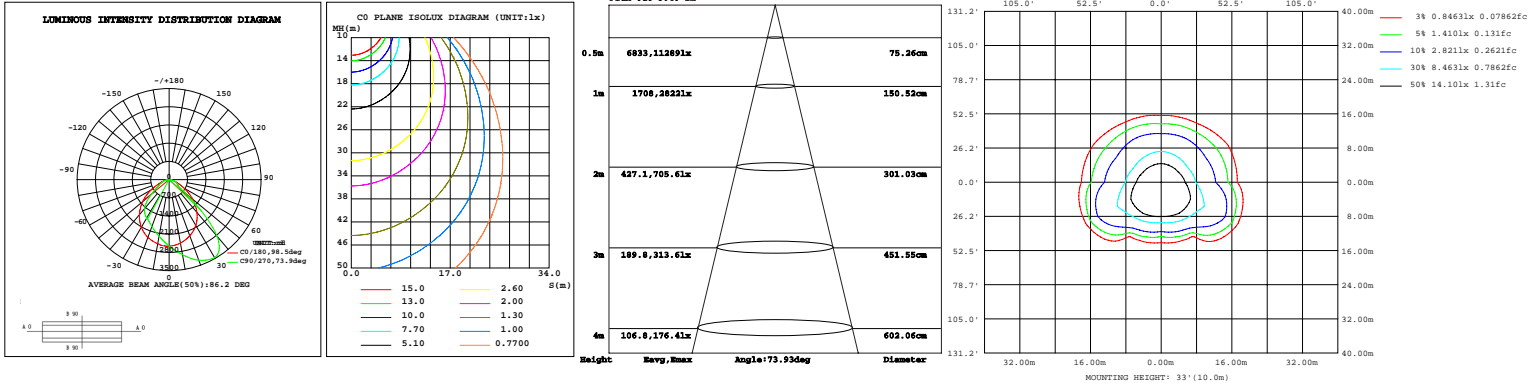

**WATT/CCT
SELECTABLE**

PHOTOMETRICS:

#51106 - (28W & 4000K)

LED Full Cutoff Wall Pack Light

Wattages: 28W,42W,56W,70W

PHOTOMETRICS:

#51106 - (42W & 4000K)

#51106 - (56W & 4000K)