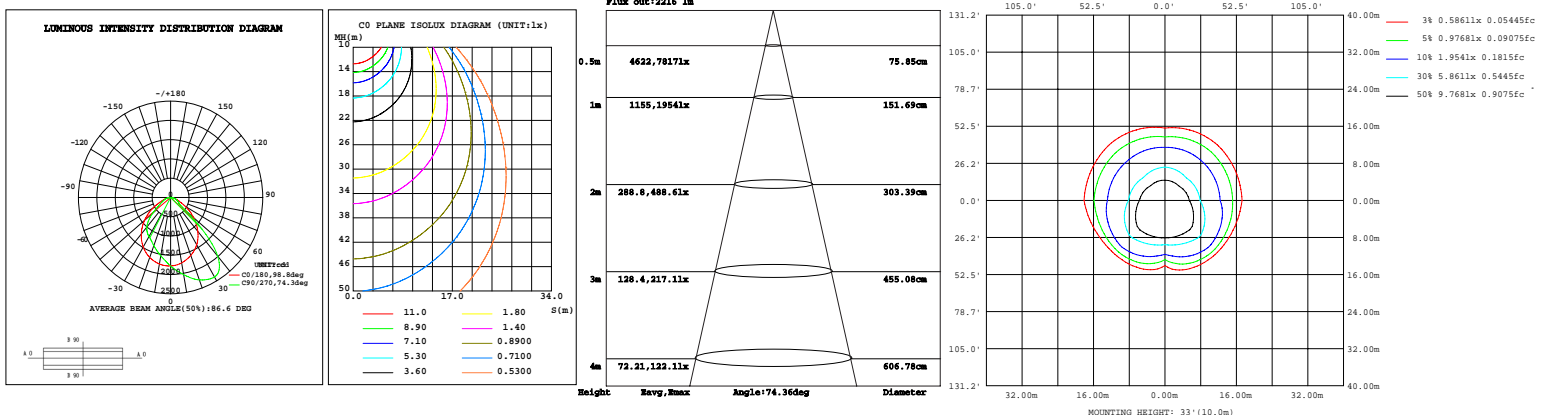

PHOTOMETRICS:

#51106 - (28W & 4000K)