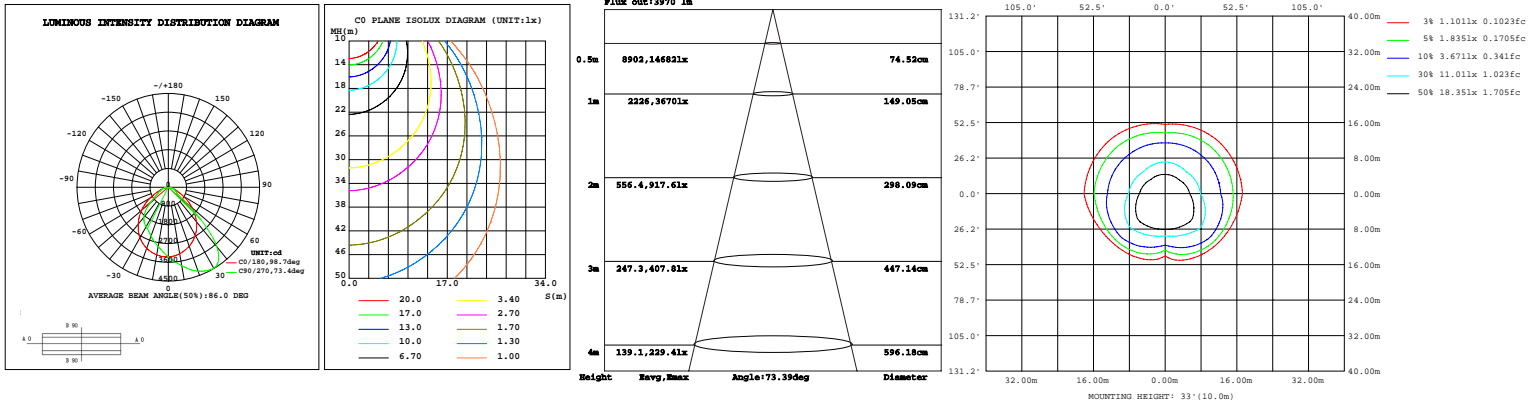

**WATT/CCT
SELECTABLE**

PHOTOMETRICS:

#51106 - (28W & 4000K)

LED Full Cutoff Wall Pack Light

Wattages: 28W,42W,56W,70W

PHOTOMETRICS:

#51106 - (42W & 4000K)

#51106 - (56W & 4000K)