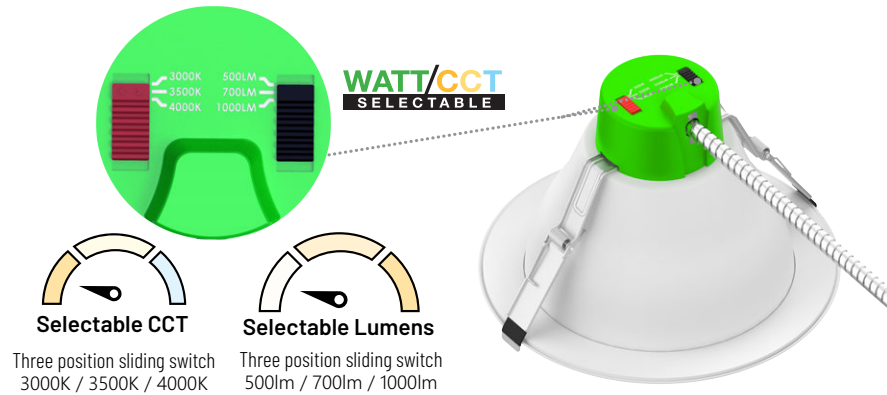

SELECTABLE LED COMMERCIAL DOWNLIGHT

Wattages:(4")5.5W/8W/12W;(6")7W/10W/18W;(8")10W/15W/22W;(9.5")20W/25W/32W

SELECTABLE LED COMMERCIAL DOWNLIGHT can be widely used in indoor lighting (Damp location) suitable for office, indoor playground, Hotel, shop, indoor entertainment places, and other indoor place.

FEATURES

- Energy efficient: save up to 80% in energy costs
- High lumen output
- Mercury-free
- Instant-on light
- 50,000 hours at 70% lumen maintenance rated life
- CCT:3000K/3500K/4000K
- 5 years manufacturer warranty
- Compatible with most Lutron and Leviton dimmers
- The 1-10V Dimming type is continuous

SPECIFICATION				
TYPE	#31383	#31384	#31385	#31381
WATTAGE	5.5W/8W/12W	7W/10W/18W	10W/15W/22W	20W/25W/32W
LUMEN	480 lm/709 lm/1028 lm	756 lm/1062 lm/1606 lm	1067 lm/1560 lm/2073 lm	2172 lm/2643 lm/3200 lm
EFFICACY	> 90 lm/W	> 100 lm/W	> 100 lm/W	> 100 lm/W
SIZE	4 inch	6 inch	8 inch	9.5 inch
CCT	3000K,3500K,4000K			
POWER FACTOR	> 0.9			
CRI	> 90			
INPUT VOLTAGE	AC120-277V			
LIGHTING ANGLE	90			
FACTORY SETTINGS	12W & 4000K	18W & 4000K	22W & 4000K	32W & 4000K
LED TYPE	2835			
CERTIFICATE	UL,Energy Star, ja8			
LIFE TIME	50000 hours			
PROTECTION LEVEL	Wet Location			
IC RATING	Type IC			
WARRANTY	5 year limited			

SELECTABLE LED COMMERCIAL DOWNLIGHT

Wattages:(4")5.5W/8W/12W;(6")7W/10W/18W;(8")10W/15W/22W;(9.5")20W/25W/32W

DIMENSION

	H	D	D1	D2
4 inch	108 mm(4.25 inch)	Φ98.89 mm (Φ3.89 inch)	Φ151 mm(Φ5.94 inch)	Φ98 mm(Φ3.85 inch)
6 inch	130 mm(5.12 inch)	Φ153.33 mm(Φ6.04 inch)	Φ210 mm(Φ8.27 inch)	Φ152 mm(Φ5.98 inch)
8 inch	148 mm(5.82 inch)	Φ187.59 mm(Φ7.39 inch)	Φ260 mm(Φ10.23 inch)	Φ188 mm(Φ7.40 inch)
9.5 inch	162 mm(6.37 inch)	Φ217.63 mm(Φ8.57 inch)	Φ292 mm(Φ11.49 inch)	Φ217 mm(Φ8.54 inch)