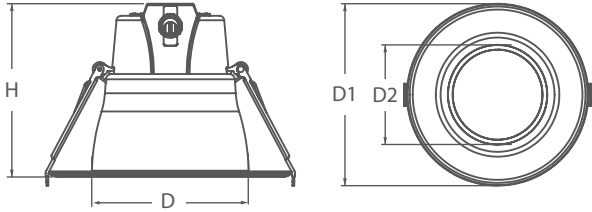

SPECIFICATION				
TYPE	#31383	#31384	#31385	#31381
WATTAGE	5.5W/8W/12W	7W/10W/18W	10W/15W/22W	20W/25W/32W
LUMEN	480 lm/709 lm/1028 lm	756 lm/1062 lm/1606 lm	1067 lm/1560 lm/2073 lm	2172 lm/2643 lm/3200 lm
EFFICACY	> 90 lm/W	> 100 lm/W	> 100 lm/W	> 100 lm/W
SIZE	4 inch	6 inch	8 inch	9.5 inch
CCT	3000K,3500K,4000K			
POWER FACTOR	> 0.9			
CRI	> 90			
INPUT VOLTAGE	AC120-277V			
LIGHTING ANGLE	90			
FACTORY SETTINGS	12W & 4000K	18W & 4000K	22W & 4000K	32W & 4000K
LED TYPE	2835			
CERTIFICATE	UL,Energy Star, ja8			
LIFE TIME	50000 hours			
PROTECTION LEVEL	Wet Location			
IC RATING	Type IC			
WARRANTY	5 year limited			

SELECTABLE LED COMMERCIAL DOWNLIGHT

Wattages:(4")5.5W/8W/12W;(6")7W/10W/18W;(8")10W/15W/22W;(9.5")20W/25W/32W

DIMENSION

	H	D	D1	D2
4 inch	108 mm(4.25 inch)	Φ98.89 mm (Φ3.89 inch)	Φ151 mm(Φ5.94 inch)	Φ98 mm(Φ3.85 inch)
6 inch	130 mm(5.12 inch)	Φ153.33 mm(Φ6.04 inch)	Φ210 mm(Φ8.27 inch)	Φ152 mm(Φ5.98 inch)
8 inch	148 mm(5.82 inch)	Φ187.59 mm(Φ7.39 inch)	Φ260 mm(Φ10.23 inch)	Φ188 mm(Φ7.40 inch)
9.5 inch	162 mm(6.37 inch)	Φ217.63 mm(Φ8.57 inch)	Φ292 mm(Φ11.49 inch)	Φ217 mm(Φ8.54 inch)

ITEM #	#31383	#31384	#31385	#31381
NT. WEIGHT	0.90 lbs	1.30 lbs	1.51 lbs	1.75 lbs
BOX DIM.	12.6" x 12.6" x 10" (8 Pcs/CTN)	17.2" x 8.7" x 11.7" (4 Pcs/CTN)	21.1" x 10.6" x 13.1" (4 Pcs/CTN)	123.6" x 11.8" x 14.2" (4 Pcs/CTN)