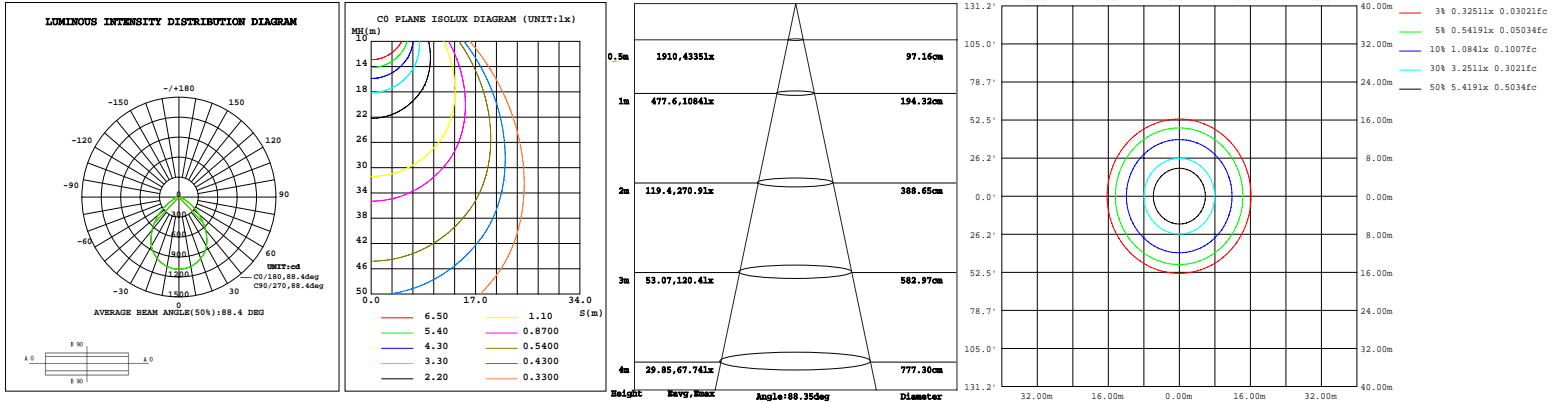

SELECTABLE LED COMMERCIAL DOWNLIGHT

Wattages:(4")5.5W/8W/12W;(6")7W/10W/18W;(8")10W/15W/22W;(9.5")20W/25W/32W

PHOTOMETRICS

For complete IES files, please visit our website.

#31385