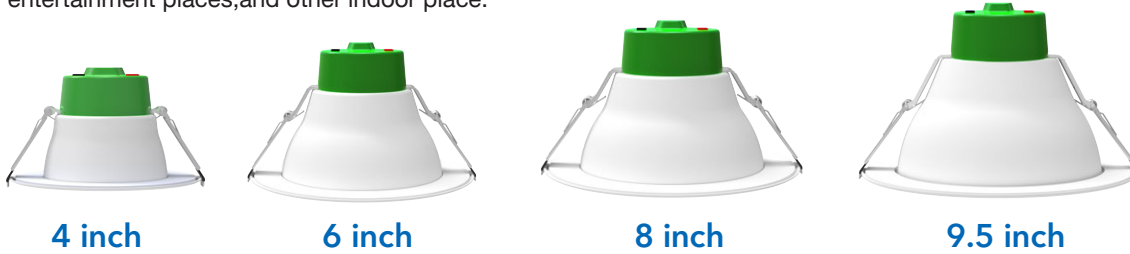

SELECTABLE LED COMMERCIAL DOWNLIGHT

Wattages:(4")5.5W/8W/12W;(6")7W/10W/18W;(8")10W/15W/22W;(9.5")20W/25W/32W

SELECTABLE LED COMMERCIAL DOWNLIGHT can be widely used in indoor lighting (Damp location) suitable for office, indoor playground, Hotel, shop, indoor entertainment places, and other indoor place.

SPECIFICATION				
TYPE	#31383	#31384	#31385	#31381
WATTAGE	5.5W/8W/12W	7W/10W/18W	10W/15W/22W	20W/25W/32W
LUMEN	480 lm/709 lm/1028 lm	756 lm/1062 lm/1606 lm	1067 lm/1560 lm/2073 lm	2172 lm/2643 lm/3200 lm
EFFICACY	> 90 lm/W	> 100 lm/W	> 100 lm/W	> 100 lm/W
SIZE	4 inch	6 inch	8 inch	9.5 inch
CCT	3000K,3500K,4000K			
POWER FACTOR	> 0.9			
CRI	> 90			
INPUT VOLTAGE	AC120-277V			
LIGHTING ANGLE	90			
FACTORY SETTINGS	12W & 4000K	18W & 4000K	22W & 4000K	32W & 4000K
LED TYPE	2835			
CERTIFICATE	UL,Energy Star, ja8			
LIFE TIME	50000 hours			
PROTECTION LEVEL	Wet Location			
IC RATING	Type IC			
WARRANTY	5 year limited			

SELECTABLE LED COMMERCIAL DOWNLIGHT

Wattages:(4")5.5W/8W/12W;(6")7W/10W/18W;(8")10W/15W/22W;(9.5")20W/25W/32W

DIMENSION

	H	D	D1	D2
4 inch	108 mm(4.25 inch)	Φ98.89 mm (Φ3.89 inch)	Φ151 mm(Φ5.94 inch)	Φ98 mm(Φ3.85 inch)
6 inch	130 mm(5.12 inch)	Φ153.33 mm(Φ6.04 inch)	Φ210 mm(Φ8.27 inch)	Φ152 mm(Φ5.98 inch)
8 inch	148 mm(5.82 inch)	Φ187.59 mm(Φ7.39 inch)	Φ260 mm(Φ10.23 inch)	Φ188 mm(Φ7.40 inch)
9.5 inch	162 mm(6.37 inch)	Φ217.63 mm(Φ8.57 inch)	Φ292 mm(Φ11.49 inch)	Φ217 mm(Φ8.54 inch)