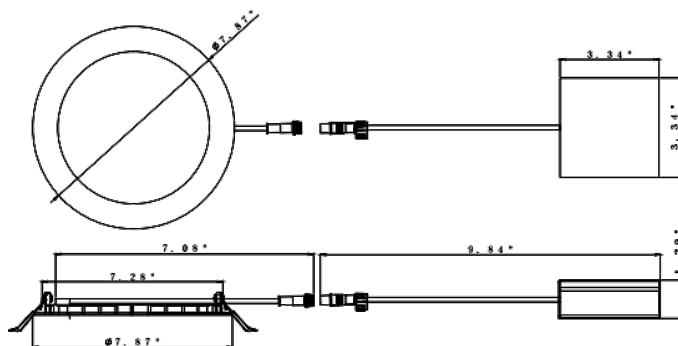

#31045

Junction box 1" thick included with fixture

JOB NAME: \_\_\_\_\_

DATE: \_\_\_\_\_

TYPE: \_\_\_\_\_

**DIMENSIONS:**

1/4" (Thick)

**8" LED ULTRA SLIM RECESSED LIGHTS**

- 1/4" Thick
- Die-cast Aluminum with white powder coat finish
- Pot light housing is not required even for insulated ceiling
- Junction box 1" thick included with fixture
- Type IC rated: Approved for direct contact with insulation
- Operating temperature: -40°F ~ 104°F
- Lifespan: 50,000 Hrs.
- Air-tight and damp location approved

**CERTIFICATIONS: ETL,ES**

**OPTIONAL ACCESSORIES:**

RSL-EXT-10FT

MODEL	DESCRIPTION
EXT-10FT	10 Ft. Extension Cable For use with all Slim Light

**LIGHTING SPECIFICATIONS:**

- Dimming: dimmable
- Lens: 0.125" white translucent acrylic
- Optics: White translucent acrylic
- LED: Seoul DOB (Driver On Board) Technology
- Total lumens: 1300LM
- Color temperature: 3000K/4000K/5000K, MCT(3000K/4000K/5000K)
- Color rendering index: >80
- Beam Angle: 100° -110°