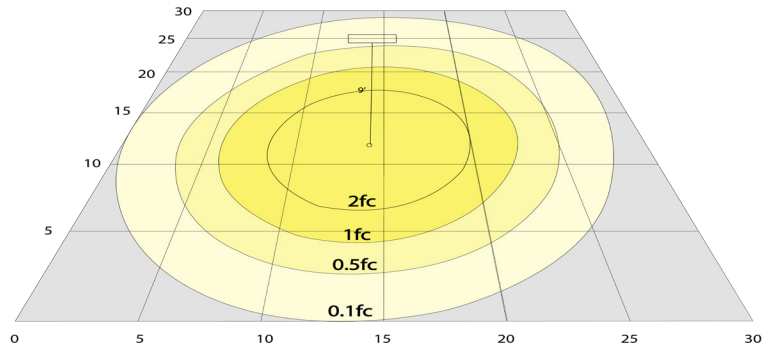

Photometrics: #31203

BUG Rating: B1-U2-G0

Area 30'x 30' Mounting Height: 9'

Other Views:

Side View

Front View

Back View

Performance Table: #31203