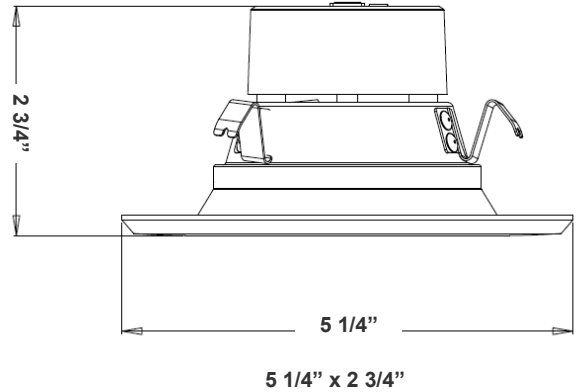

4" Smooth Recessed Trim

Customer Name: _____

Project Name: _____

Note: _____ Type: _____

Selection:

Features

- 4" Smooth Recessed Trim
- Multi CCT (Selectable Switch on the Back of the driver)
- Isolated Driver for Improved Thermal Management
- 5-Year Warranty
- Spun Aluminum with White Powder Coat Finish

Technical Specification

Electrical:

- Voltage: 120V AC
- Output Voltage: 36VDC
- Power Factor: >0.90
- Wattage: 10W
- Efficacy: 70 LP
- Total Harmonic Distortion: ≤15 %

Mechanical:

- Spun Aluminum with White Powder Coat Finish
- Includes 8" Medium Base E-26 Screw-in Adapter That Fits any Standard Incandescent Down-light
- Maximum Ambient Temperature: 104°F
- Fits in Standard 4" Recessed Housings
- Rated life: 50,000 hrs
- Damp Location

Photometrics: #31203

BUG Rating: B1-U2-G0

Area 30'x 30' Mounting Height: 9'

Other Views:

Side View

Front View

Back View

Performance Table: #31203