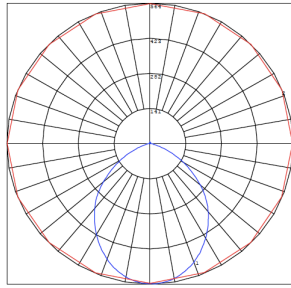

Photometrics: #31203

BUG Rating: B1-U2-G0