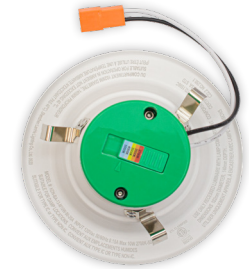

4" Smooth Recessed Trim

Customer Name: _____

Project Name: _____

Note: _____ Type: _____

Selection:

Features

- 4" Smooth Recessed Trim
- Multi CCT (Selectable Switch on the Back of the driver)
- Isolated Driver for Improved Thermal Management
- 5-Year Warranty
- Spun Aluminum with White Powder Coat Finish

Technical Specification

Electrical:

- Voltage: 120V AC
- Output Voltage: 36VDC
- Power Factor: >0.90
- Wattage: 10W
- Efficacy: 70 LP
- Total Harmonic Distortion: ≤15 %

Mechanical:

- Spun Aluminum with White Powder Coat Finish
- Includes 8" Medium Base E-26 Screw-in Adapter That Fits any Standard Incandescent Down-light
- Maximum Ambient Temperature: 104°F
- Fits in Standard 4" Recessed Housings
- Rated life: 50,000 hrs
- Damp Location

Photometrics: #31203

BUG Rating: B1-U2-G0

Area 30'x 30' Mounting Height: 9'

Other Views:

Side View

Front View

Back View

Performance Table: #31203

MODEL NO.	Wattage	Voltage	Lumens	Color Temp.	BUG Rating	LPW
#31203	10W	120V	700LM	2700K/3000K/3500K/4000K/5000K	B1-U2-G0	70

ACCESSORY:

4-BF SERIES COLOR TRIM, SMOOTH-WHITE

4-BF SERIES COLOR TRIM, SMOOTH-BLACK