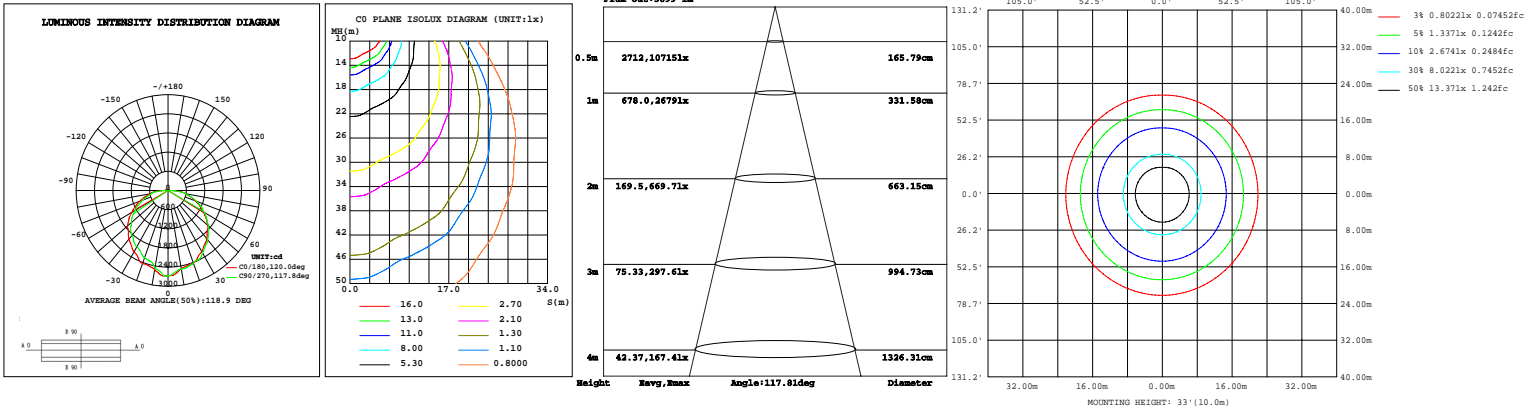

Packaging information:

Carton Size:510mmX290mmX290mm
20.08"X11.42"X11.42"(4Pcs/CTN)

Inside the box:270mmX270mmX110mm
10.63"X10.63"X4.33"

SPECIFICATION				
TYPE	#51402			
WATTAGE	26W	39W	52W	65W
LUMEN	3929 lm (26W&4000K)	5575 lm (39W&4000K)	7132 lm (52W&4000K)	8525 lm (65W&4000K)
EFFICACY	> 140 lm/W			
CCT	4000K,5000K			
CRI	> 70			
INPUT VOLTAGE	AC120-277V			
LIGHTING ANGLE	118°			
FACTORY SETTINGS	65W & 4000K			
LED TYPE	2835			
PF	> 0.95			
DRIVER EFFICIENCY	> 89%			
PROTECTION LEVEL	WET			
LIFE TIME	> 50000 hours			
WARRANTY	5 year limited			

LED Slim Canopy Light

Wattages: 26W,39W,52W,65W

DIMENSION:

Specifications:

Shell materials: Aluminum & PC.
Net Weight : 2.13Kg (4.70 lbs)
Finish: Dark Bronze(Standard)
Product Size:255.5mmX255.5mmX83.7mm
10.05"X10.05"X3.3"

Control Module:

WATT/CCT
SELECTABLE

LED Slim Canopy Light

Wattages: 26W,39W,52W,65W

PHOTOMETRICS:

#51402 65W 27-45K (65W&4000K)

#51402 65W 27-45K (65W&5000K)