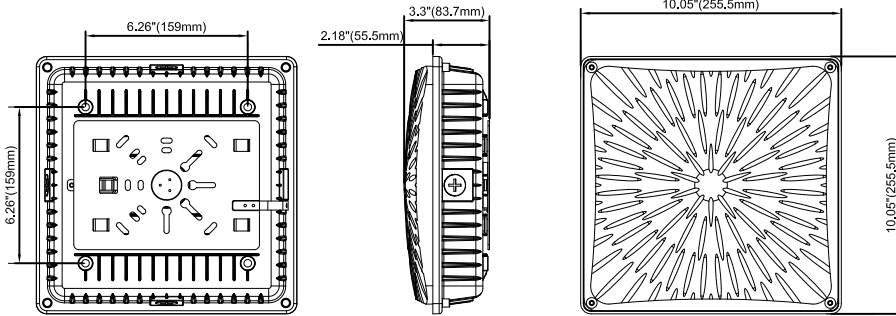

Packaging information:

Carton Size:510mmX290mmX290mm
20.08"X11.42"X11.42"(4Pcs/CTN)

Inside the box:270mmX270mmX110mm
10.63"X10.63"X4.33"

SPECIFICATION				
TYPE	#51402			
WATTAGE	26W	39W	52W	65W
LUMEN	3929 lm (26W&4000K)	5575 lm (39W&4000K)	7132 lm (52W&4000K)	8525 lm (65W&4000K)
EFFICACY	> 140 lm/W			
CCT	4000K,5000K			
CRI	> 70			
INPUT VOLTAGE	AC120-277V			
LIGHTING ANGLE	118°			
FACTORY SETTINGS	65W & 4000K			
LED TYPE	2835			
PF	> 0.95			
DRIVER EFFICIENCY	> 89%			
PROTECTION LEVEL	WET			
LIFE TIME	> 50000 hours			
WARRANTY	5 year limited			

LED Slim Canopy Light

Wattages: 26W,39W,52W,65W

DIMENSION:

Specifications:

Shell materials: Aluminum & PC.
Net Weight : 2.13Kg (4.70 lbs)
Finish: Dark Bronze(Standard)
Product Size:255.5mmX255.5mmX83.7mm
10.05"X10.05"X3.3"