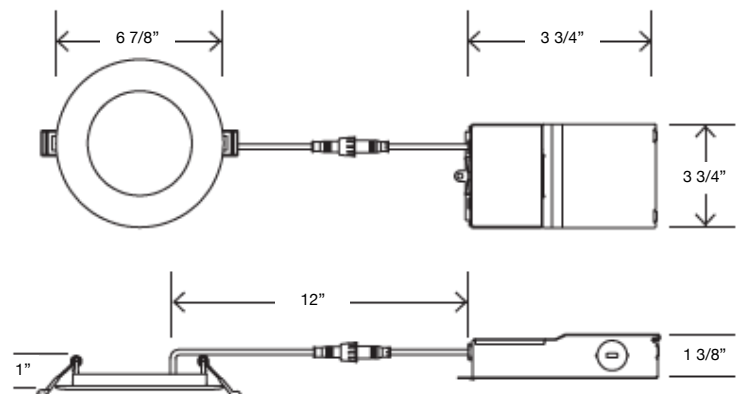

LED 6" ULTRA SLIM DOWN LIGHT

ELECTRICAL SPECIFICATIONS:

- Voltage: 120 VAC
- Wattage: 15W
- Power factor: >0.90
- Efficacy: 83 lm/W

HOUSING SPECIFICATIONS:

- 1/4" Thick
- Die cast aluminum with white powder coat finish
- Pot light housing is not required even for insulated ceiling
- Junction box 1" thick included with fixture
- Type IC rated: Approved for direct contact with insulation
- Operating temperature: -40 °F ~ 104 °F
- Lifespan: 50,000 hours
- Air-tight and damp location approved

HOUSING SPECIFICATIONS:

- Dimming: dimmable
- Lens: 0.125" white translucent acrylic
- Optics: White Translucent acrylic
- LED: Seoul DOB (Driver On Board) Technology
- Total lumens: 1000LM
- Color Temperature: CCT: 2700K/3000K/3500K/4000K/5000K
- Color rendering index: >80
- Beam Angle: 100 ° - 110 °

**SELECTABLE
COLOR
TEMPERATURE**

Junction box 1" thick included with fixture

(CUT-OUT 6 1/4")

ORDERING INFORMATION

Model	Wattage	Voltage	Lumens	Efficacy	CCT
31206	15W	120VAC	11250	83 lm/W	2700K/3000K/3500K/4000K/5000K