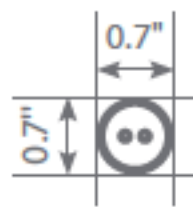

4' LED T5 Bulb

FEATURES

A smart energy-saving alternative to traditional fluorescent lighting, the 01506 outputs high lumens for low watts. Shatterproof glass and built to last 50,000 hours, the 01506 reduces energy and maintenance worries with every use.