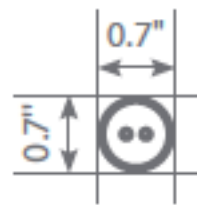

ORDERING INFORMATION

Model	Wattage	Voltage	Lumens	Efficacy	CCT
01505	24	120-277V	3200	133Lm/W	5000K