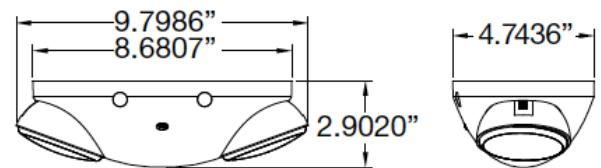

LED Emergency Light

FEATURES

- Injection-molded, high impact, UL94 V-0 Thermoplastic
- Snap- together construction speeds installation
- Universal mounting plate with quick-connect feature
- Universal J-box pattern
- Fully adjustable glare-free lighting heads
- White housing is standard, with an optional black housing available
- LED expected life is more than 10 years
- Vf (V) for lamp head LED is max. 3.6V, 20mA, max. wattage is 0.072W
- Dual-voltage input 120V or 277V AC operation
- Emergency unit provided with test switch
- Status indicator lamp
- Maintenance free sealed 3.6V Ni-Cad rechargeable battery which provides 90 minutes of emergency power
- UL 924 listed
- UL indoor damp location listed standard, 68°F (20°C) to 86°F (30°C)
- National Electrical Code (NEC)

ORDERING INFORMATION

Model	Housing Color	LED	Capability	Function
61206	W = White	Blank = Standard	Blank = No Remote Load Capability	Blank = Standard