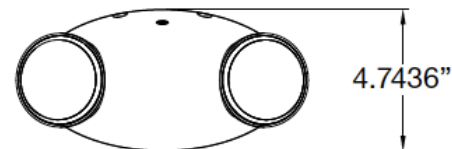

LED Emergency Light

FEATURES

- Injection-molded, high impact, UL94 V-0 Thermoplastic
- Snap- together construction speeds installation
- Universal mounting plate with quick-connect feature
- Universal J-box pattern
- Fully adjustable glare-free lighting heads
- White housing is standard, with an optional black housing available
- LED expected life is more than 10 years
- Vf (V) for lamp head LED is max. 3.6V, 20mA, max. wattage is 0.072W
- Dual-voltage input 120V or 277V AC operation
- Emergency unit provided with test switch
- Status indicator lamp
- Maintenance free sealed 3.6V Ni-Cad rechargeable battery which provides 90 minutes of emergency power
- UL 924 listed
- UL indoor damp location listed standard, 68°F (20°C) to 86°F (30°C)
- National Electrical Code (NEC)

ORDERING INFORMATION

Model	Housing Color	LED	Capability	Function
61206	W = White	Blank = Standard	Blank = No Remote Load Capability	Blank = Standard