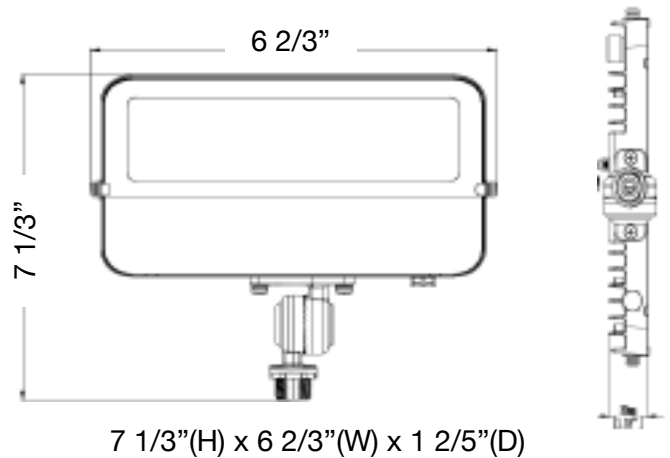

ORDERING INFORMATION

Model	Wattage	Voltage	Lumens	Efficacy	CCT	MOUNT
51522	30W	120V	3150	105 Lm/W	3000K/4000K/5000K	Knuckle
51523	30W	120V	3150	105 Lm/W	3000K/4000K/5000K	Yoke