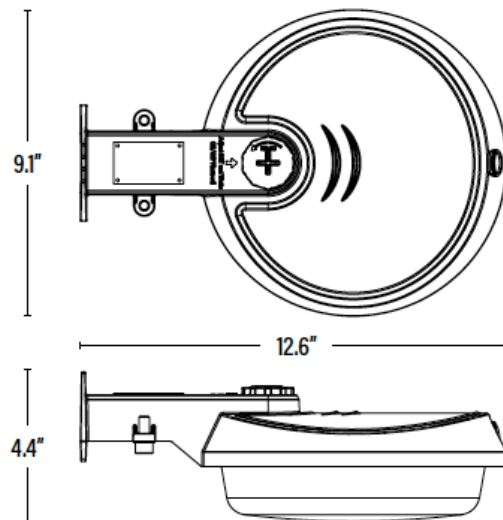

ELECTRICAL SPECIFICATIONS:

WATTAGE	35W/50W/65W
VOLTAGE	120-277V
CURRENT	0.65A
POWER FACTOR	0.9
TOTAL HARMONIC DISTORTION (THD)	15

DIMENSIONS:

LENGTH	12.6"
WIDTH	9.1"
HEIGHT	4.4"
NET WEIGHT (Lbs)	3.3

ORDERING INFORMATION

Model	Wattage	Lumens	Lumens/W	CRI	R13 (Skin Tones)	Beam Angle	CCT
51032	35W/50W/65W	4375-8125	125	70	71/74/71	140°	3000K/4000K/5000K

51033 - MOUNTING ARM