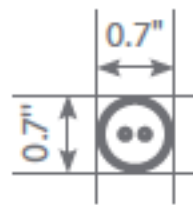

4' LED T5 Bulb

FEATURES

A smart energy-saving alternative to traditional fluorescent lighting, the 01506 outputs high lumens for low watts. Shatterproof glass and built to last 50,000 hours, the 01506 reduces energy and maintenance worries with every use.

- Single Ended
- Energy-Efficient

ORDERING INFORMATION

Model	Wattage	Voltage	Lumens	Efficacy	CCT
01506	24	120-277V	3200	133Lm/W	4000K